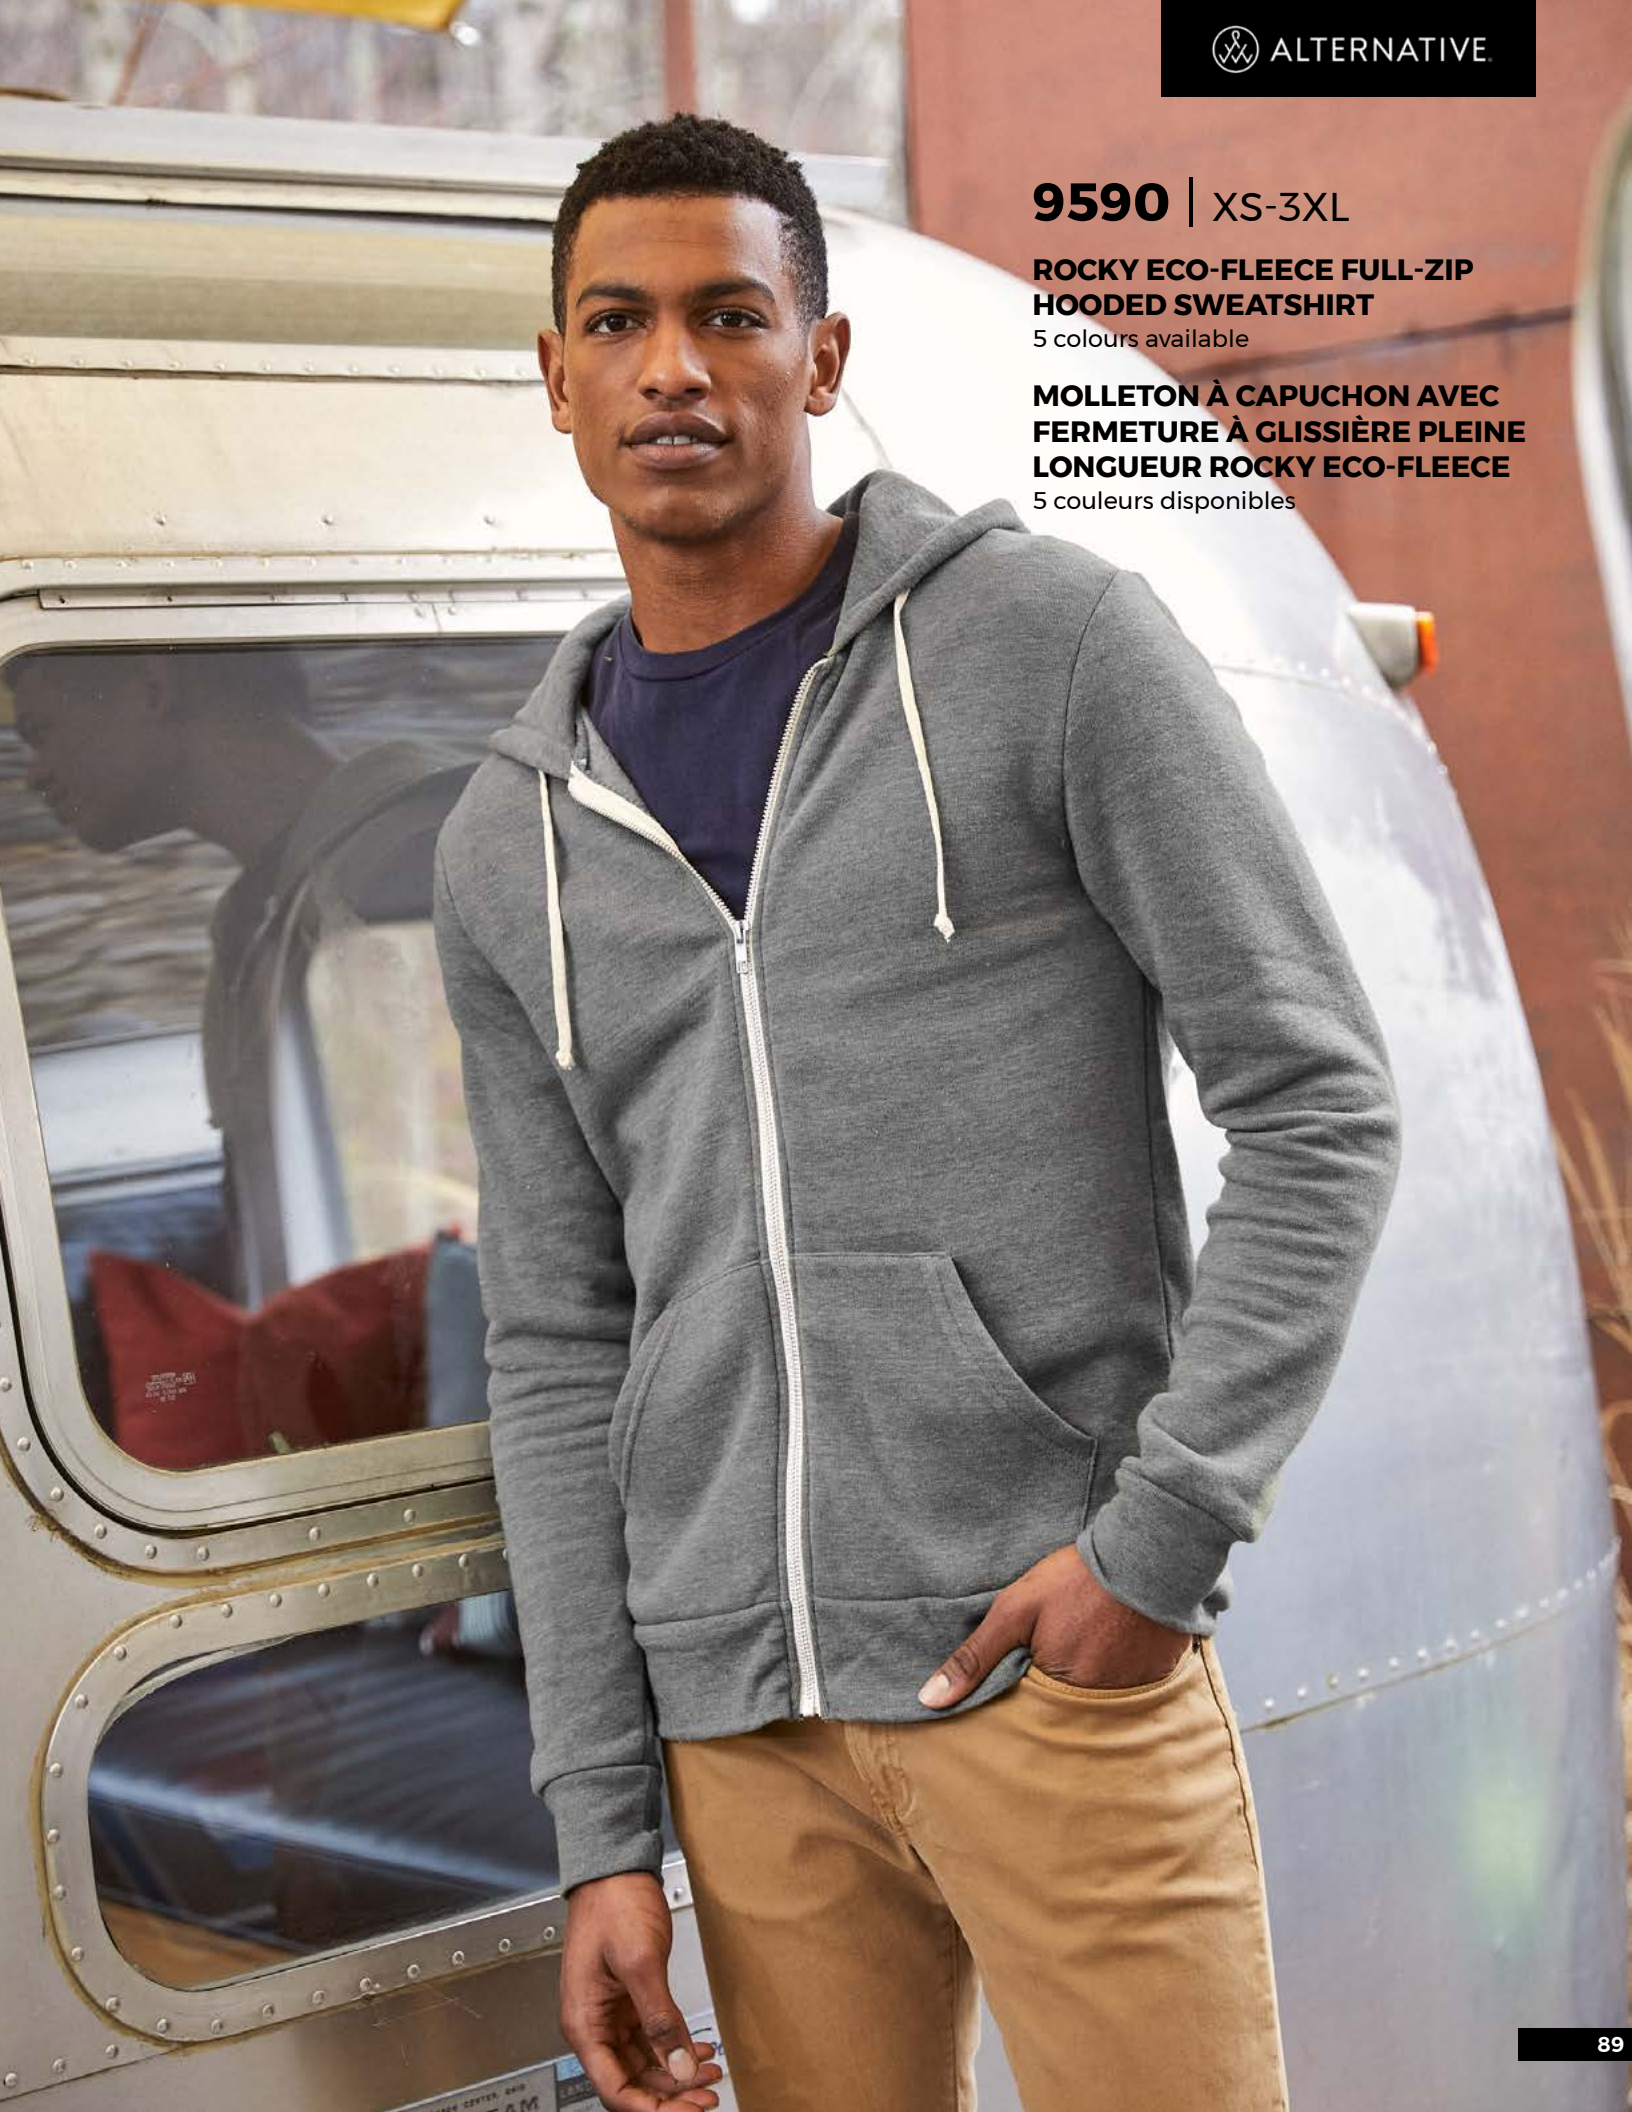

9590 | XS-3XL

**ROCKY ECO-FLEECE FULL-ZIP
HOODED SWEATSHIRT**

5 colours available

**MOLLETON À CAPUCHON AVEC
FERMETURE À GLISSIÈRE PLEINE
LONGUEUR ROCKY ECO-FLEECE**

5 couleurs disponibles